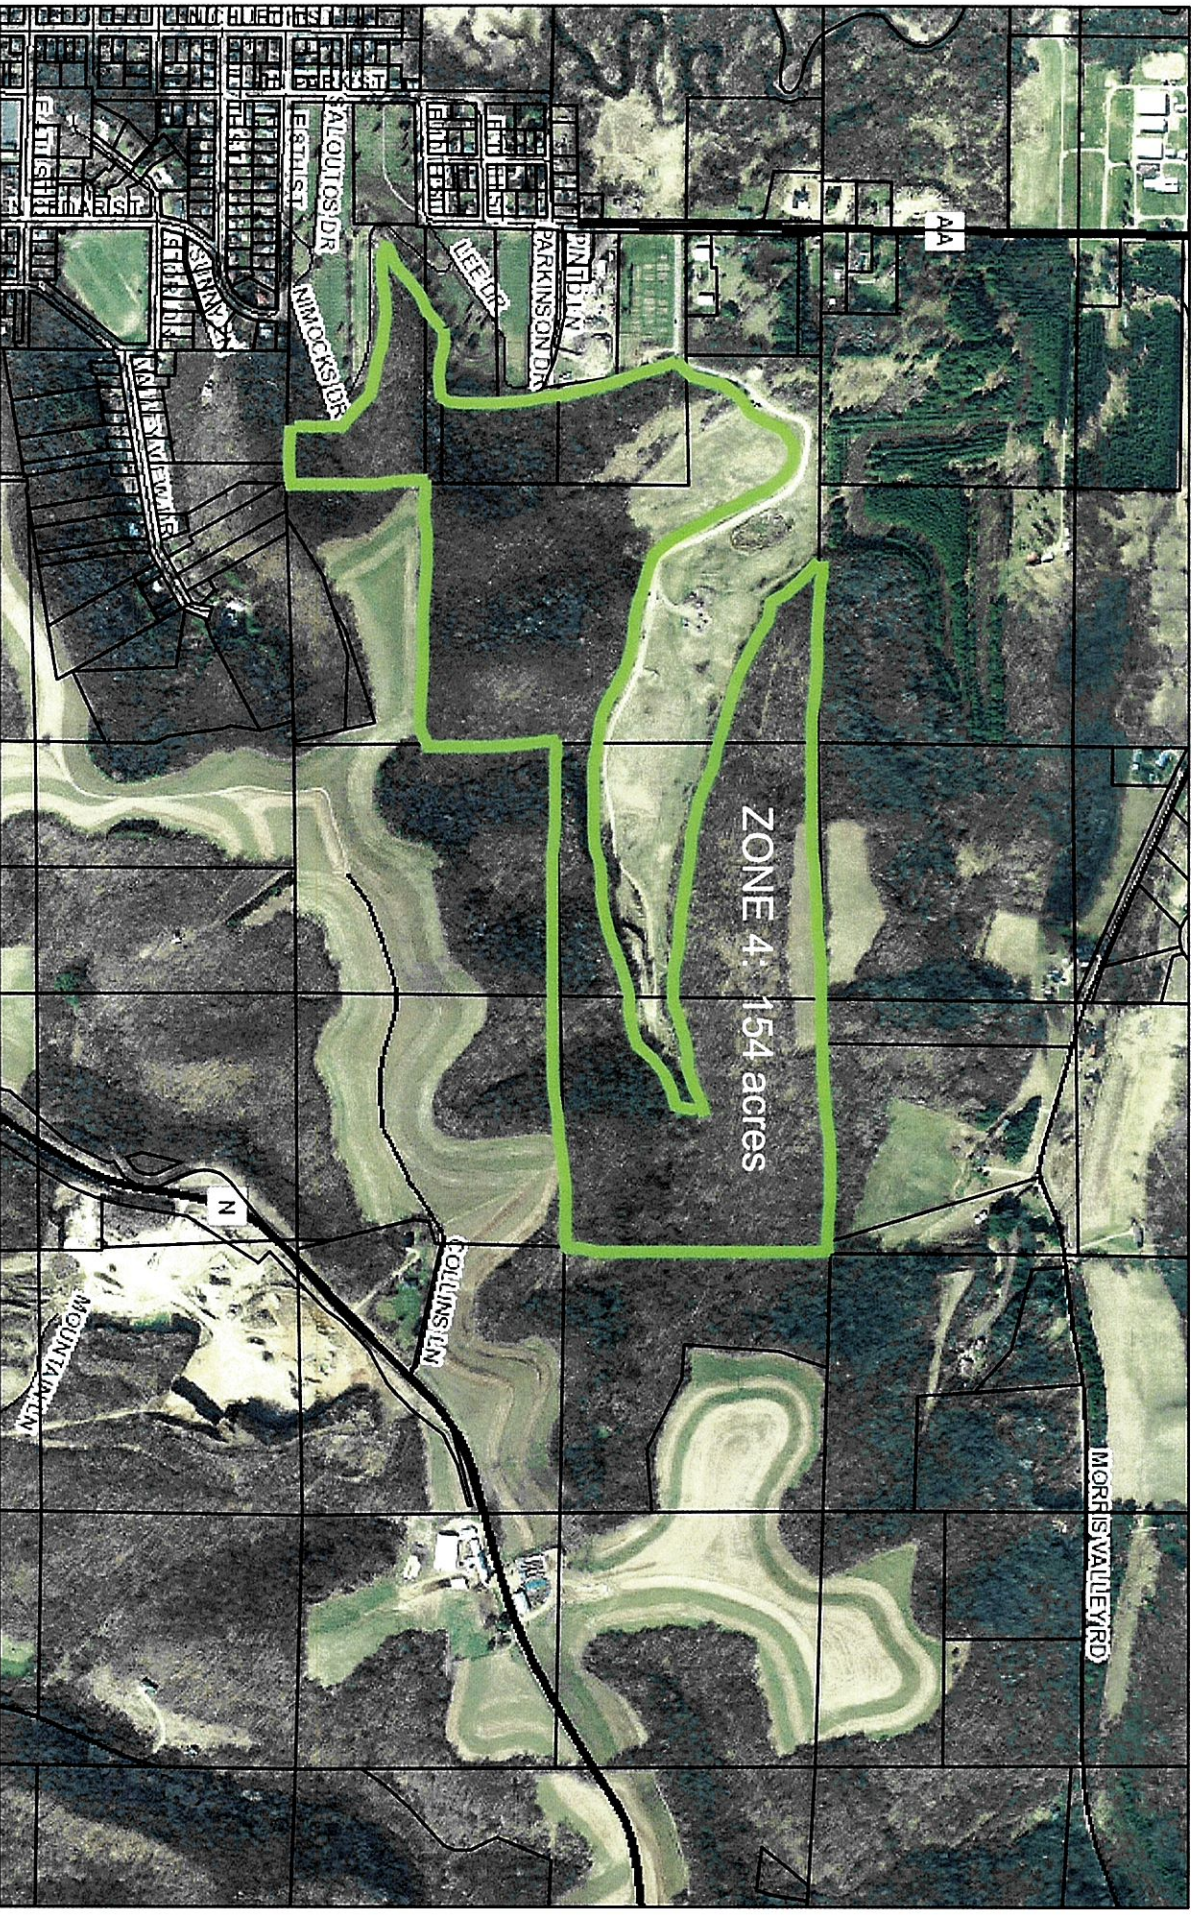

# City of Richland Center- Urban Deer Hunting Zone 1- Foundry Drive

8/29/2023, 11:12:53 AM

- Parcel Lines
- Roads
- City Streets
- Town Roads
- US Hwy
- County Highway
- State Highway

# City of Richland Center- Urban Deer Hunting Zone 3- Miner/Tower Hill

ZONE 3: 22.36 acres

8/29/2023, 12:39:58 PM

- Parcel Lines
- Roads
- City Streets
- Town Roads
- US Hwy
- County Highway
- State Highway

# City of Richland Center- Urban Deer Hunting Zone 4- Cemetery/Landfill

# City of Richland Center- Urban Deer Hunting Zone 5- Industrial/Bowen Circle Drive

8/29/2023, 1:16:02 PM

- Parcel Lines
- Roads
- City Streets
- Town Roads
- US Hwy
- County Highway
- State Highway