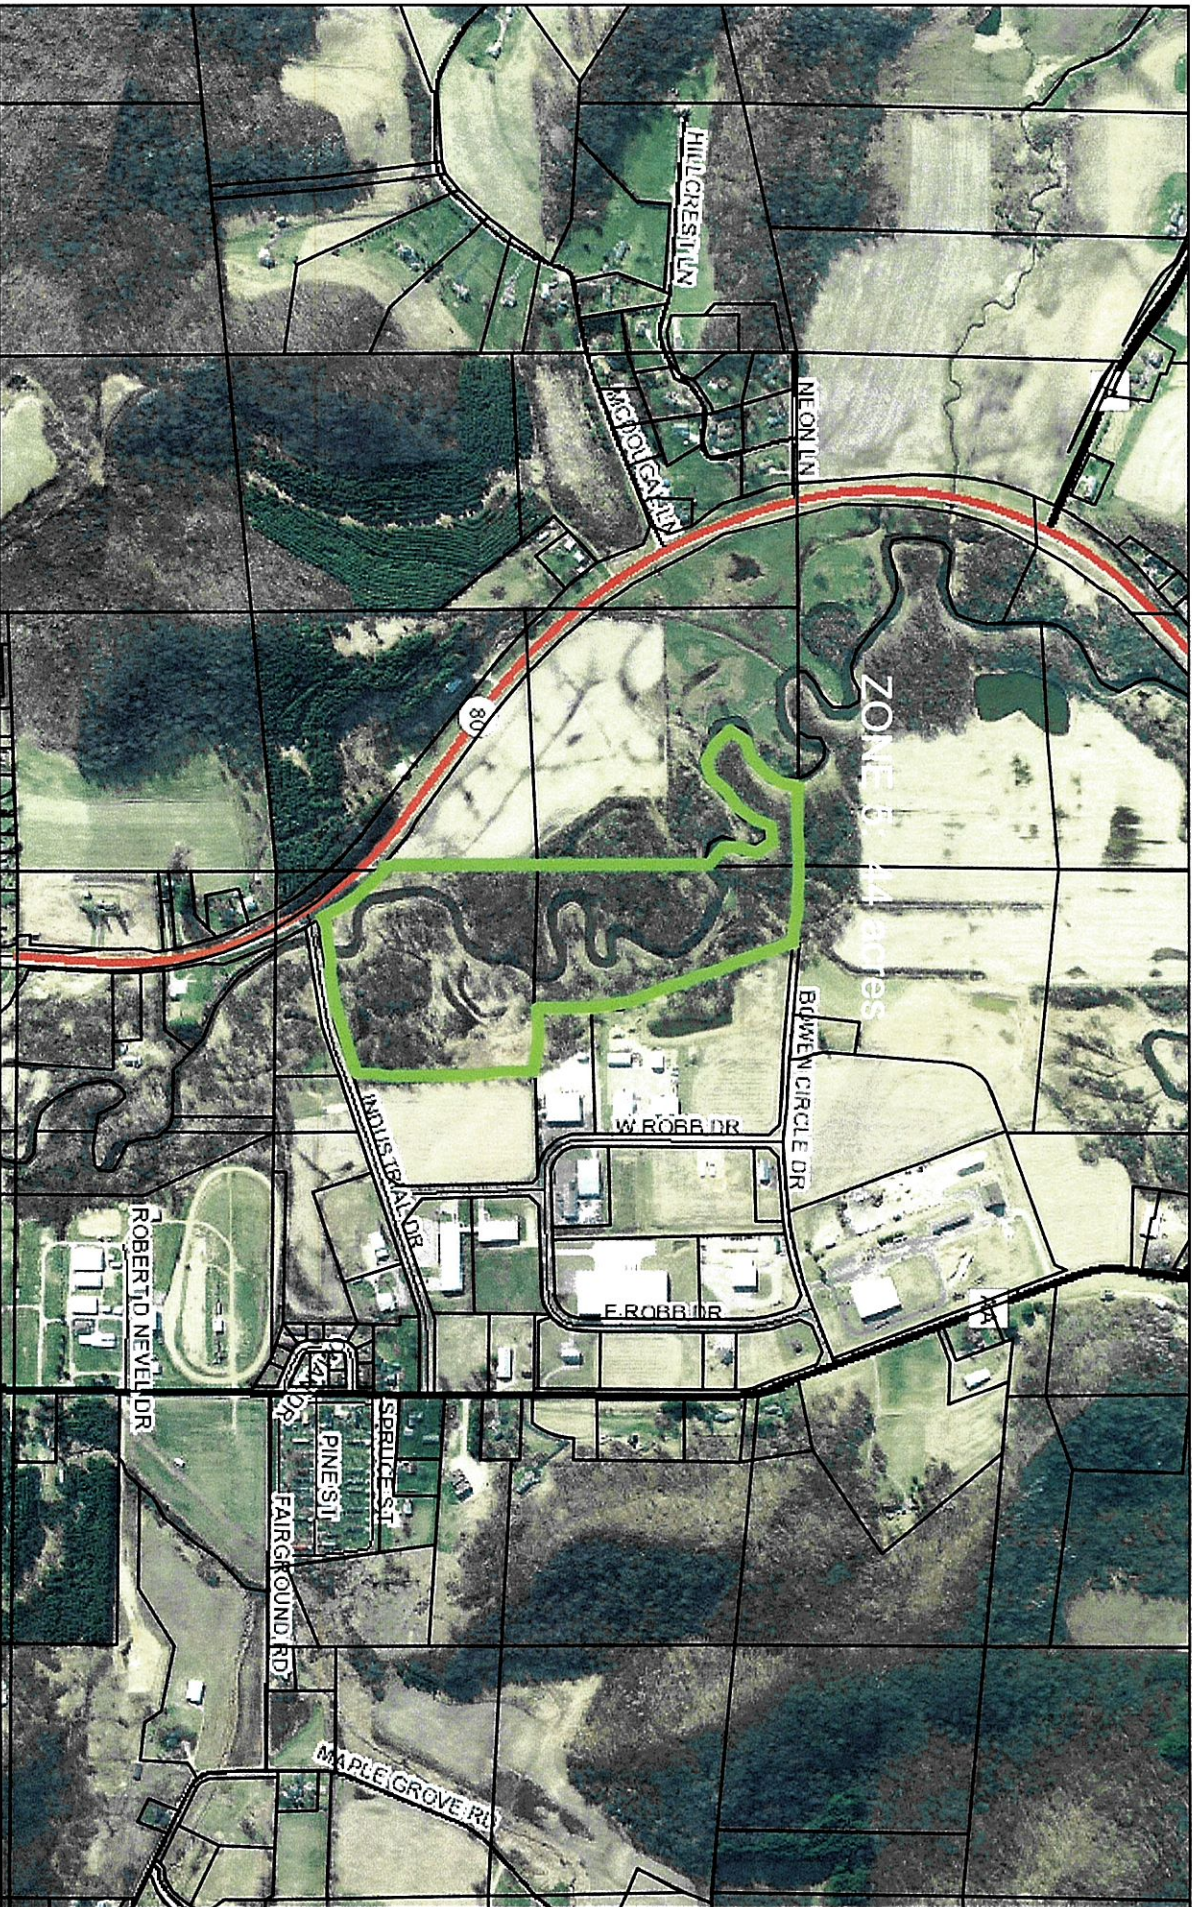

# City of Richland Center- Urban Deer Hunting Zone 1- Foundry Drive

8/29/2023, 11:12:53 AM

- Parcel Lines
- Roads
- City Streets
- Town Roads
- US Hwy
- County Highway
- State Highway

# City of Richland Center- Urban Deer Hunting Zone 3- Miner/Tower Hill

ZONE 3: 22.36 acres

8/29/2023, 12:39:58 PM

- Parcel Lines
- Roads
- City Streets
- Town Roads
- US Hwy
- County Highway
- State Highway

# City of Richland Center- Urban Deer Hunting Zone 4- Cemetery/Landfill

# City of Richland Center- Urban Deer Hunting Zone 5- Industrial/Bowen Circle Drive

8/29/2023, 1:16:02 PM

- Parcel Lines
- Roads
- City Streets
- Town Roads
- US Hwy
- County Highway
- State Highway