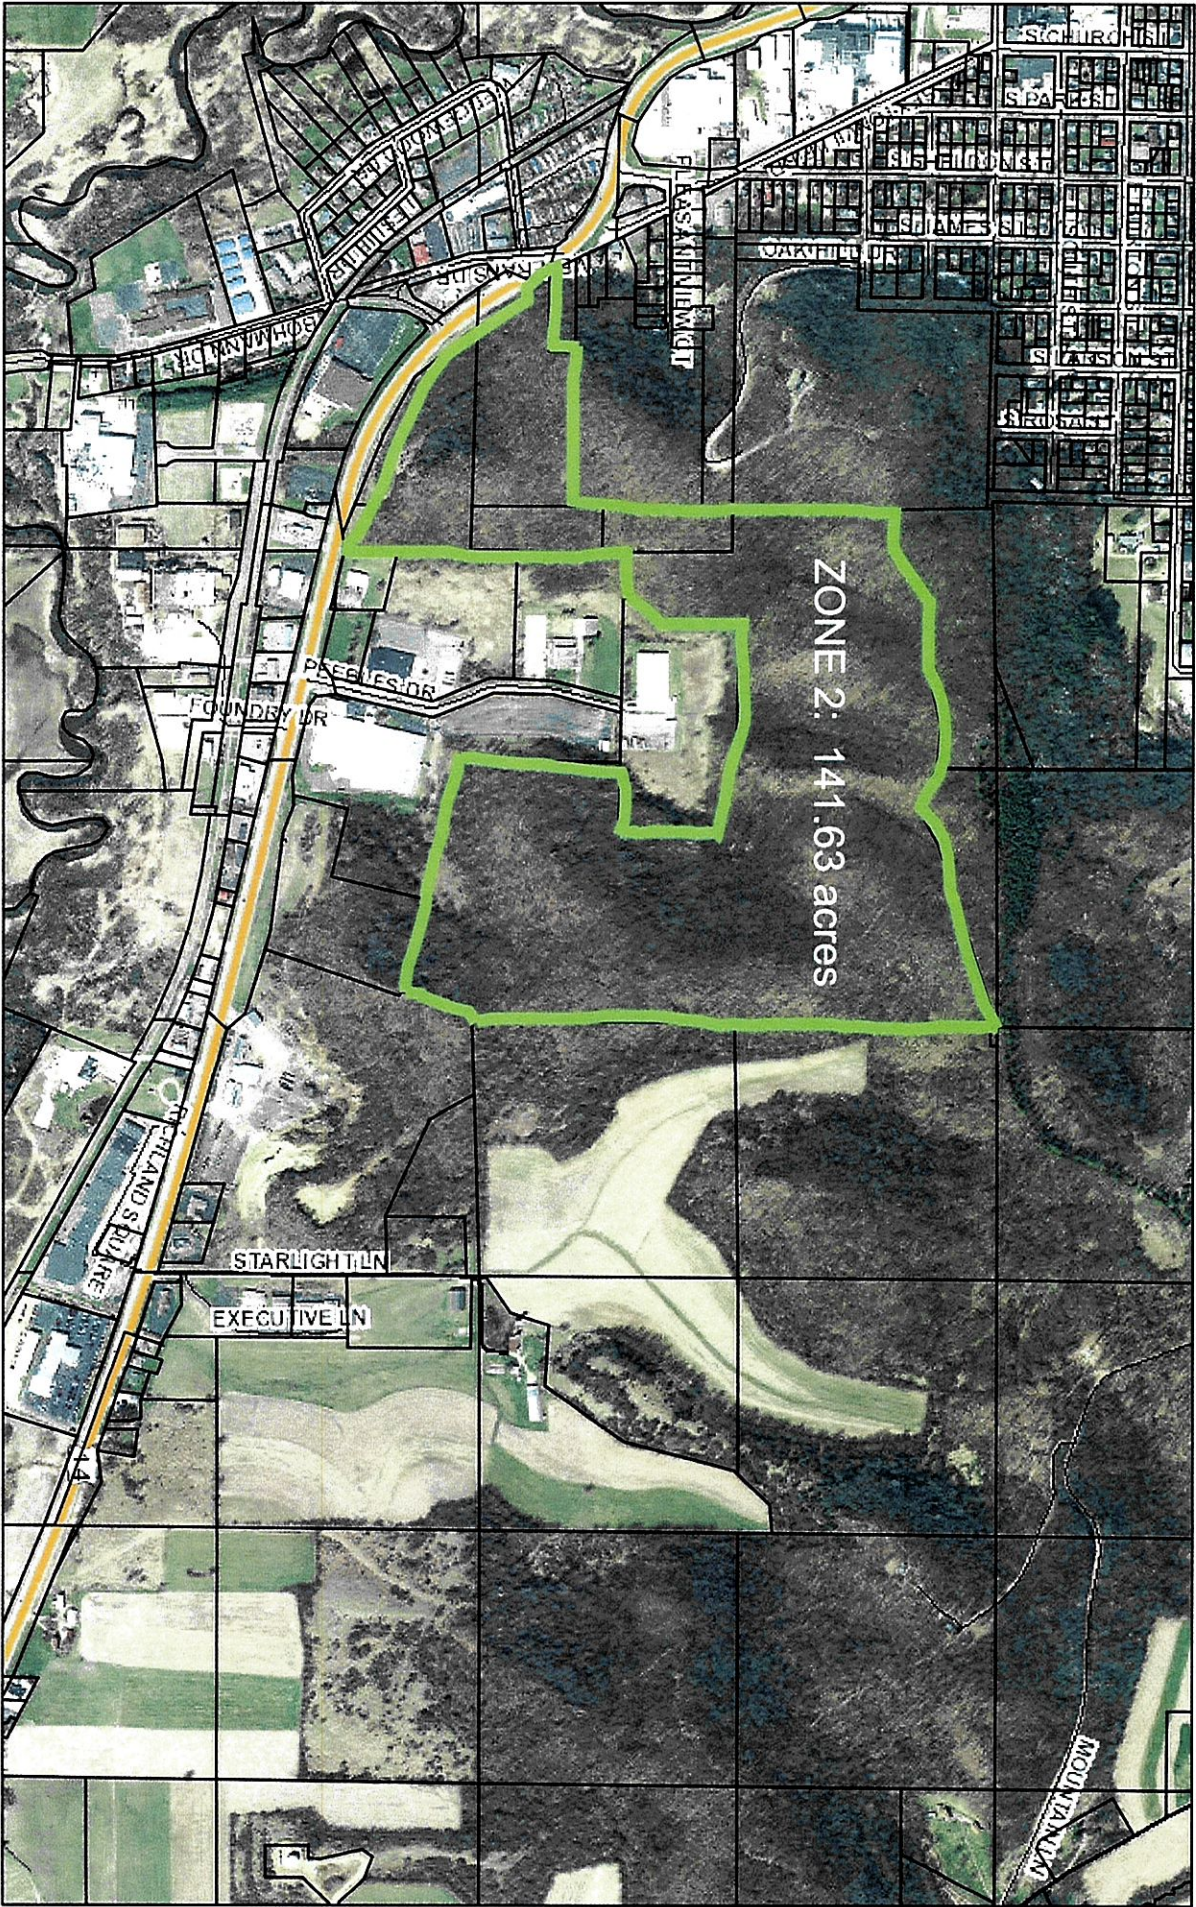

City of Richland Center- Urban Deer Hunting Zone 2- Pebbles Drive

8/29/2023, 11:30:10 AM

- Parcel Lines
- Roads
- City Streets
- Town Roads
- US Hwy
- County Highway
- State Highway

Richland County, WI
1:16,251
0 0.1 0.15 0.3 0.4 mi
0 0.15 0.3 0.6 km