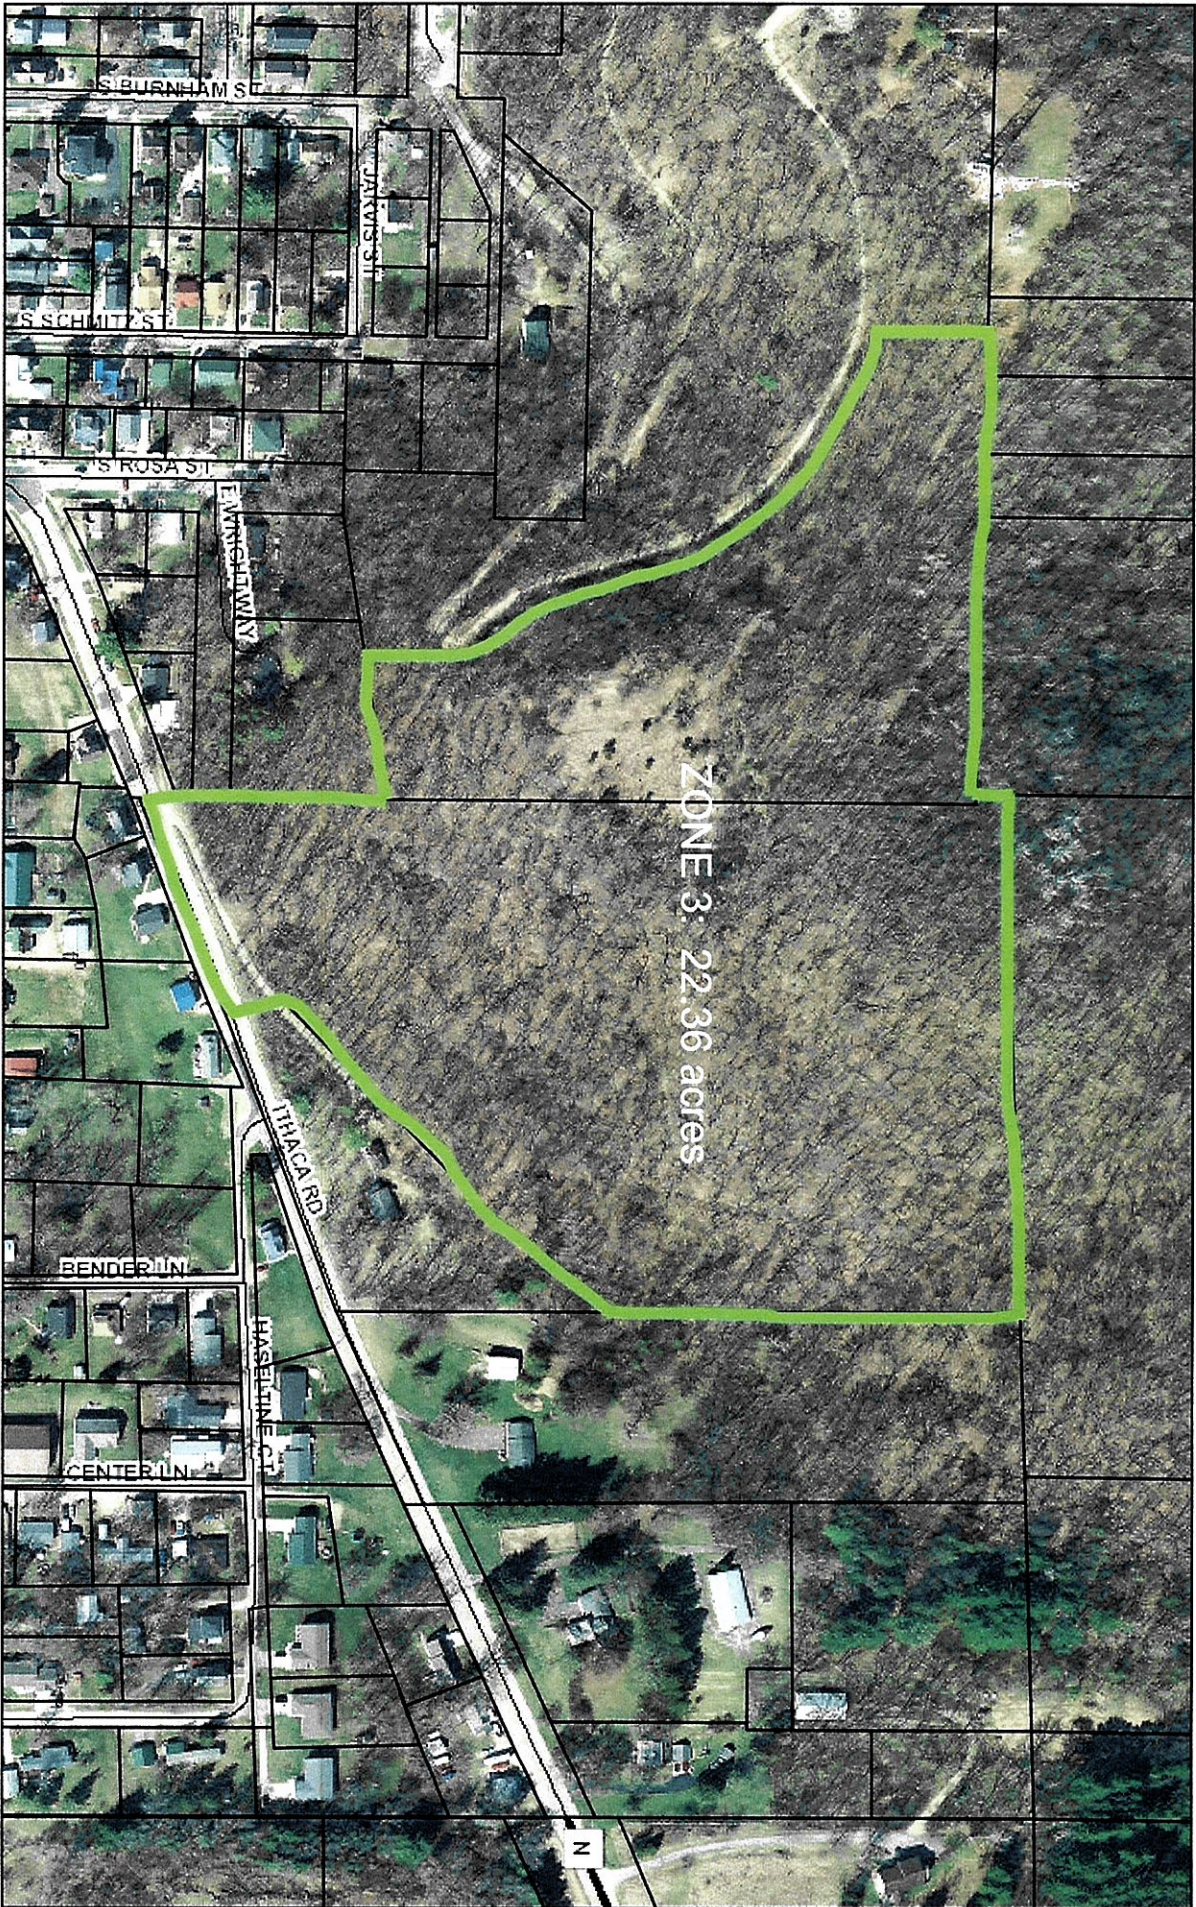

# City of Richland Center- Urban Deer Hunting Zone 1- Foundry Drive

8/29/2023, 11:12:53 AM

- Parcel Lines
- Roads
- City Streets
- Town Roads
- US Hwy
- County Highway
- State Highway

# City of Richland Center- Urban Deer Hunting Zone 2- Pebbles Drive

8/29/2023, 11:30:10 AM

- Parcel Lines
- Roads
- City Streets
- Town Roads
- US Hwy
- County Highway
- State Highway

Richland County, WI  
1:16,251  
0 0.1 0.15 0.3 0.4 mi  
0 0.15 0.3 0.6 km

# City of Richland Center- Urban Deer Hunting Zone 3- Miner/Tower Hill

ZONE 3: 22.36 acres

8/29/2023, 12:39:58 PM

- Parcel Lines
- Roads
- City Streets
- Town Roads
- US Hwy
- County Highway
- State Highway

# City of Richland Center- Urban Deer Hunting Zone 5- Industrial/Bowen Circle Drive

8/29/2023, 1:16:02 PM

- Parcel Lines
- Roads
- City Streets
- Town Roads
- US Hwy
- County Highway
- State Highway