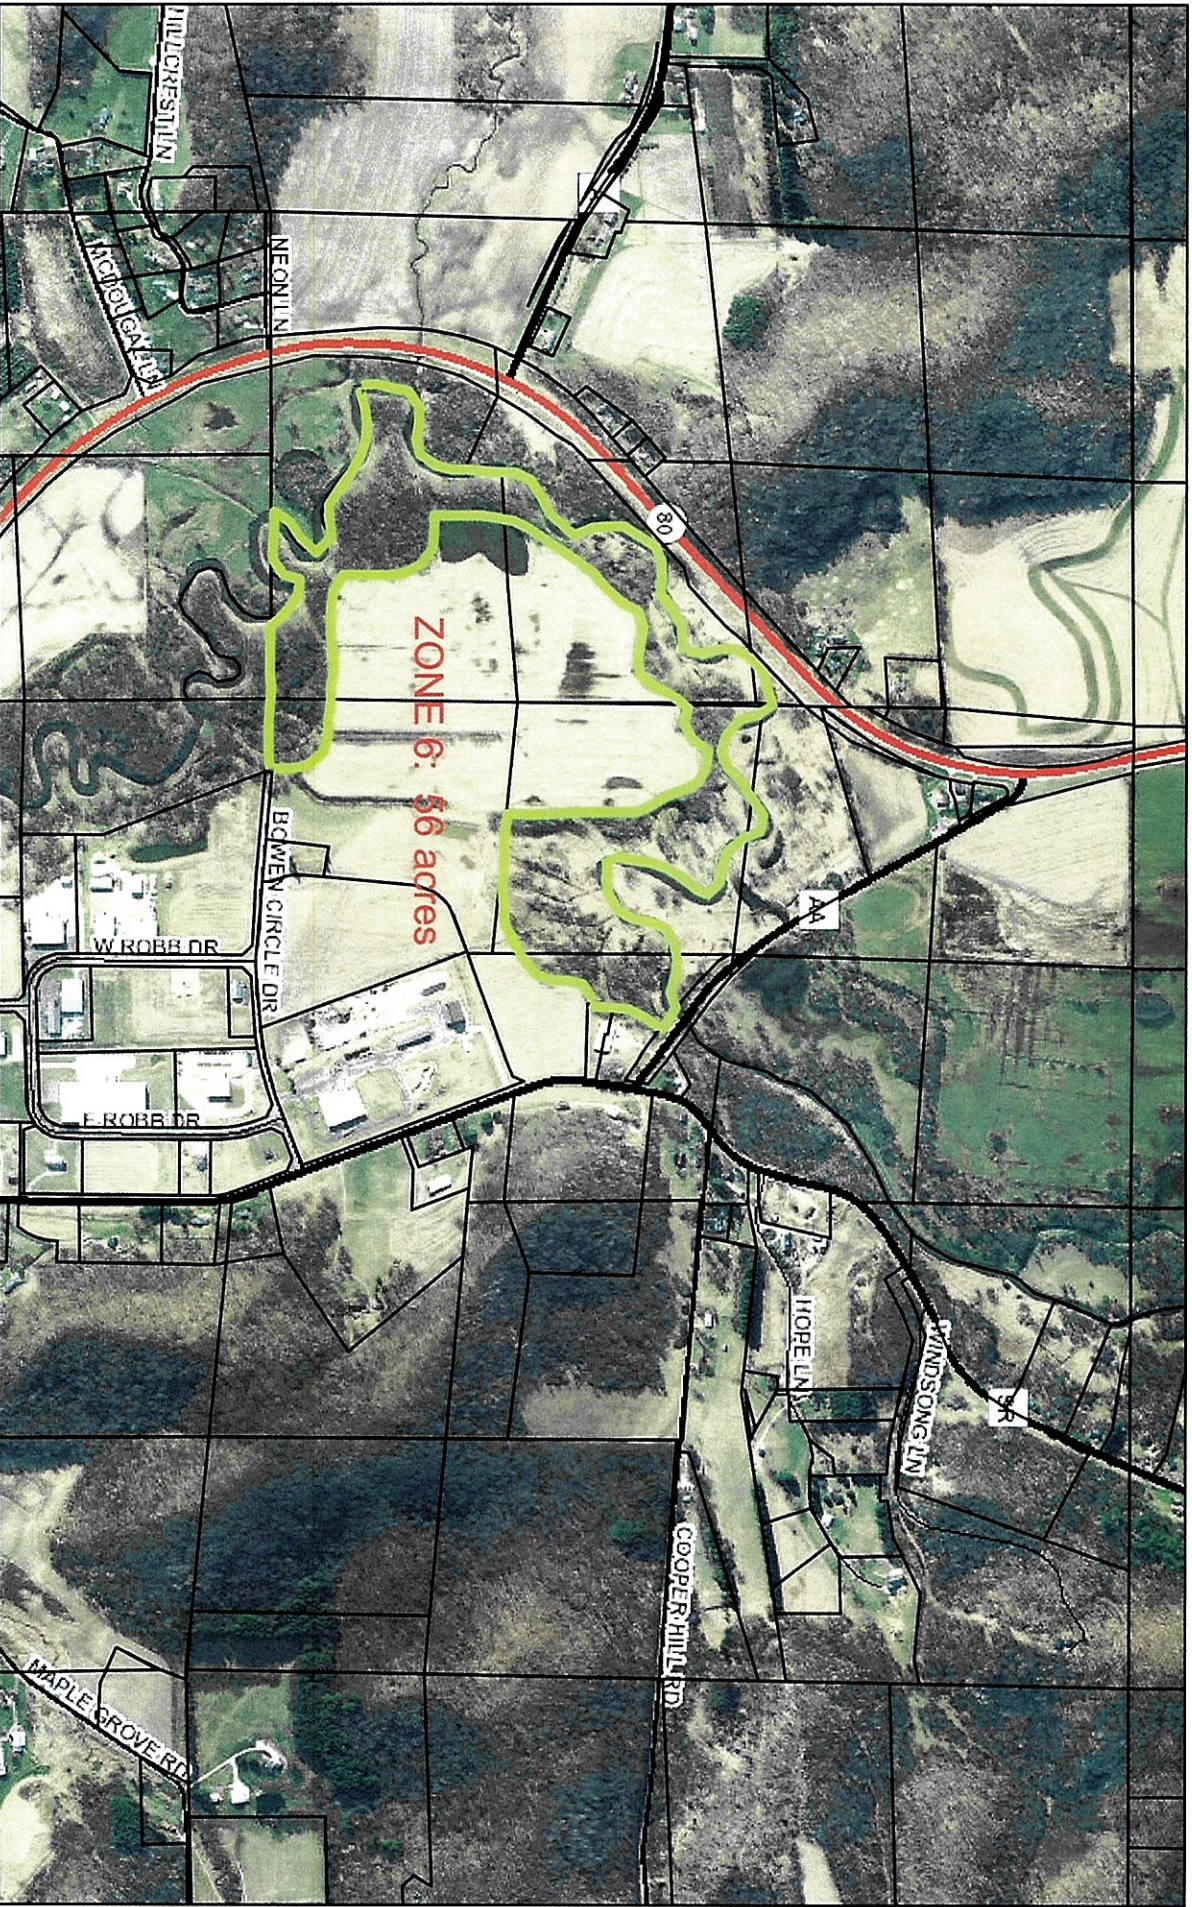

# City of Richland Center- Urban Deer Hunting Zone 3- Miner/Tower Hill

ZONE 3: 22.36 acres

8/29/2023, 12:39:58 PM

- Parcel Lines
- Roads
- City Streets
- Town Roads
- US Hwy
- County Highway
- State Highway

# City of Richland Center- Urban Deer Hunting Zone 5- Industrial/Bowen Circle Drive

8/29/2023, 1:16:02 PM

- Parcel Lines
- Roads
- City Streets
- Town Roads
- US Hwy
- County Highway
- State Highway

# City of Richland Center- Urban Deer Hunting Zone 6- Bowen Circle/AA

9/17/2023, 2:55:31 PM

- Parcel Lines
- Roads
- City Streets
- Town Roads
- US Hwy
- County Highway
- State Highway